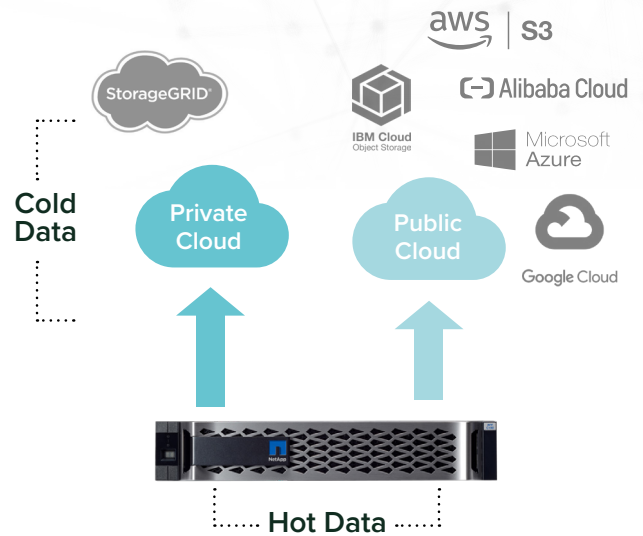

NETAPP AFF C190 EXPRESS PACK AND FABRICPOOL PROMOTION

Did you know that as much as 50% or more of your storage has ‘cold data’ such as copies that have never been accessed once they were created? Take back your high-performance flash capacity!

The NetApp AFF C190 with up to 50TB of effective capacity now allows customers to use FabricPool to expand their available capacity to the cloud. Infrequently used data is automatically and seamlessly moved to lower-cost storage in the cloud. When customers need that data again, FabricPool automatically and seamlessly moves it back to their high-performance AFF C190.

FabricPool is now available to quote with the AFF C190 which means that NetApp offers special AFF C190 FabricPool parts with AFF C190 pricing! And by taking advantage of a limited time promotion to get you going, you can help your customers get 10TB of FabricPool with 3 years of support for free!

Get all up-to-date information about the Express Portfolio [→](#)

Get all information about FabricPool [→](#)

Get all information about the FabricPool Promotion [→](#)

Use the AFF C190 Express Pack to start engaging with customers, accelerating your sales cycle, and improving customer retention. With preapproved discounts, Express Packs make it easier and faster to quote NetApp AFF configurations and to close sales. Flexible installation and support options are also available.

Express Pack	Express Pack Content		Part Number	Description
AFF C190 Workloads: IT generalist buyer seeking entry flash for small enterprises and branch office solutions	Chassis (2U) 2 AFF C190 controllers 1 bezel and nameplate Drives and Shelves Up to 24 SFF internal drives. No expansion. Software Premium Flash Bundle with optional NetApp Volume Encryption (NVE)	Cables 1 cable, cluster 0.5m (P/N X6566B-05-R6-C) 2 Ethernet cables RJ-45 Cat 6 0.5m (P/N X6551-R6-C) Onboard Ports 2 UTA2/CNA ports or 2 RJ45/ 10GBASE-T ports per controller	AFF C190A-PACK-100	AFF C190 ,8X960GB, Software, Encrypted, UTA
			AFF C190A-PACK-101	AFF C190, 8X960GB, Software, Encrypted, RJ45
			AFF C190A-PACK-102	AFF C190, 12X960GB, Software, Encrypted, UTA
			AFF C190A-PACK-103	AFF C190, 12X960GB, Software, Encrypted, RJ45
			AFF C190A-PACK-104	AFF C190, 18X960GB, Software, Encrypted, UTA
			AFF C190A-PACK-105	AFF C190, 18X960GB, Software, Encrypted, RJ45
			AFF C190A-PACK-106	AFF C190, 24X960GB, Software, Encrypted, UTA
			AFF C190A-PACK-107	AFF C190, 24X960GB, Software, Encrypted, RJ45
			AFF C190A-PACK-108	AFF C190, 8X960GB, Software, Non-Encrypted, UTA
			AFF C190A-PACK-109	AFF C190, 12X960GB, Software, Non-Encrypted, UTA
			AFF C190A-PACK-110	AFF C190, 18X960GB, Software, Non-Encrypted, UTA
AFF C190A-PACK-111	AFF C190, 24X960GB, Software, Non-Encrypted, UTA